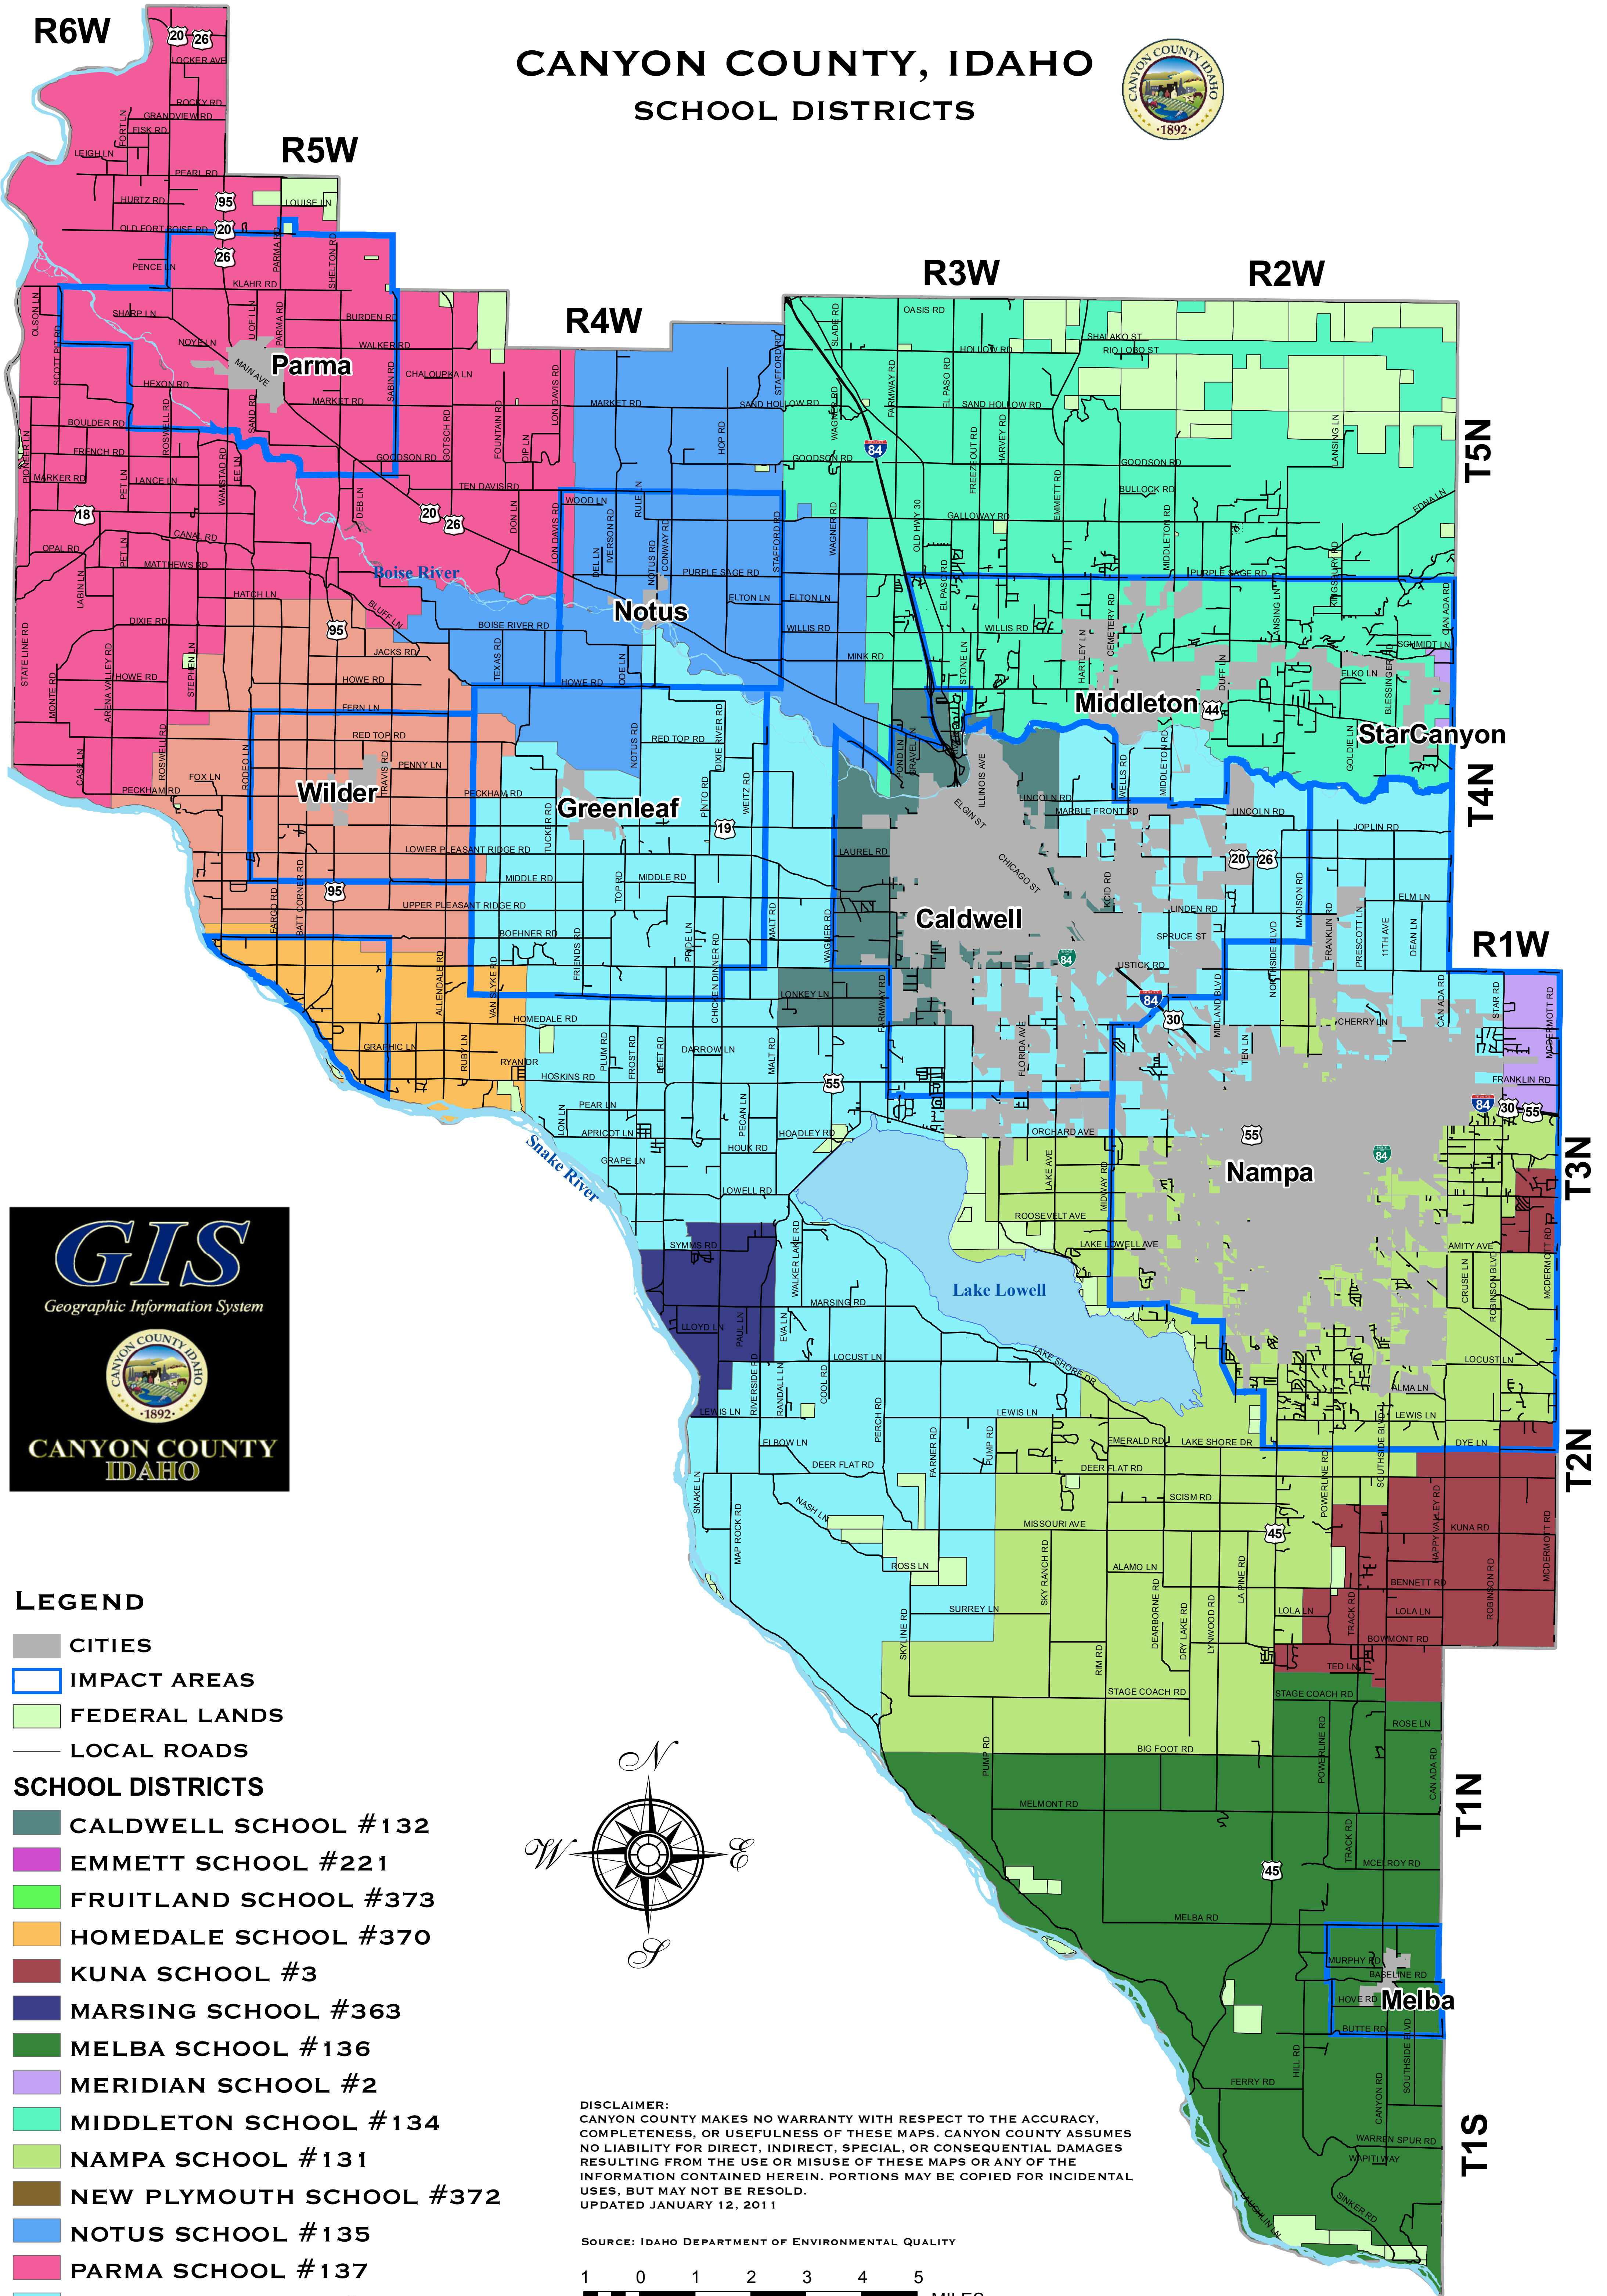

CANYON COUNTY, IDAHO

SCHOOL DISTRICTS

LEGEND

- CITIES
- IMPACT AREAS
- FEDERAL LANDS
- LOCAL ROADS

SCHOOL DISTRICTS

- CALDWELL SCHOOL #132
- EMMETT SCHOOL #221
- FRUITLAND SCHOOL #373
- HOMEDALE SCHOOL #370
- KUNA SCHOOL #3
- MARSING SCHOOL #363
- MELBA SCHOOL #136
- MERIDIAN SCHOOL #2
- MIDDLETON SCHOOL #134
- NAMPA SCHOOL #131
- NEW PLYMOUTH SCHOOL #372
- NOTUS SCHOOL #135
- PARMA SCHOOL #137
- VALLIVUE SCHOOL #139
- WILDER SCHOOL #133

DISCLAIMER:
CANYON COUNTY MAKES NO WARRANTY WITH RESPECT TO THE ACCURACY, COMPLETENESS, OR USEFULNESS OF THESE MAPS. CANYON COUNTY ASSUMES NO LIABILITY FOR DIRECT, INDIRECT, SPECIAL, OR CONSEQUENTIAL DAMAGES RESULTING FROM THE USE OR MISUSE OF THESE MAPS OR ANY OF THE INFORMATION CONTAINED HEREIN. PORTIONS MAY BE COPIED FOR INCIDENTAL USES, BUT MAY NOT BE RESOLD.
UPDATED JANUARY 12, 2011